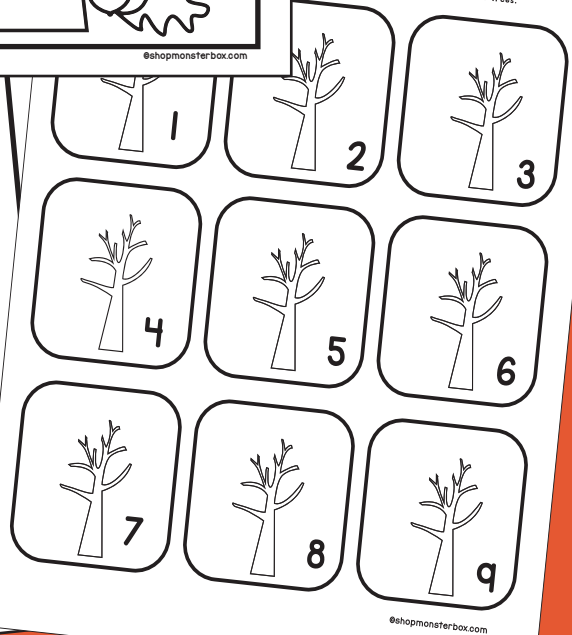

Fall Leaves Activity Pack

Fall Leaves Color Key

@shopmonsterbox.com

Fall Leaves Color

Color in the leaves according to the crayon color beside the leaves in the key.

Play D

Add leaves

Finish the pattern

g Leaves

@shopmonsterbox.com