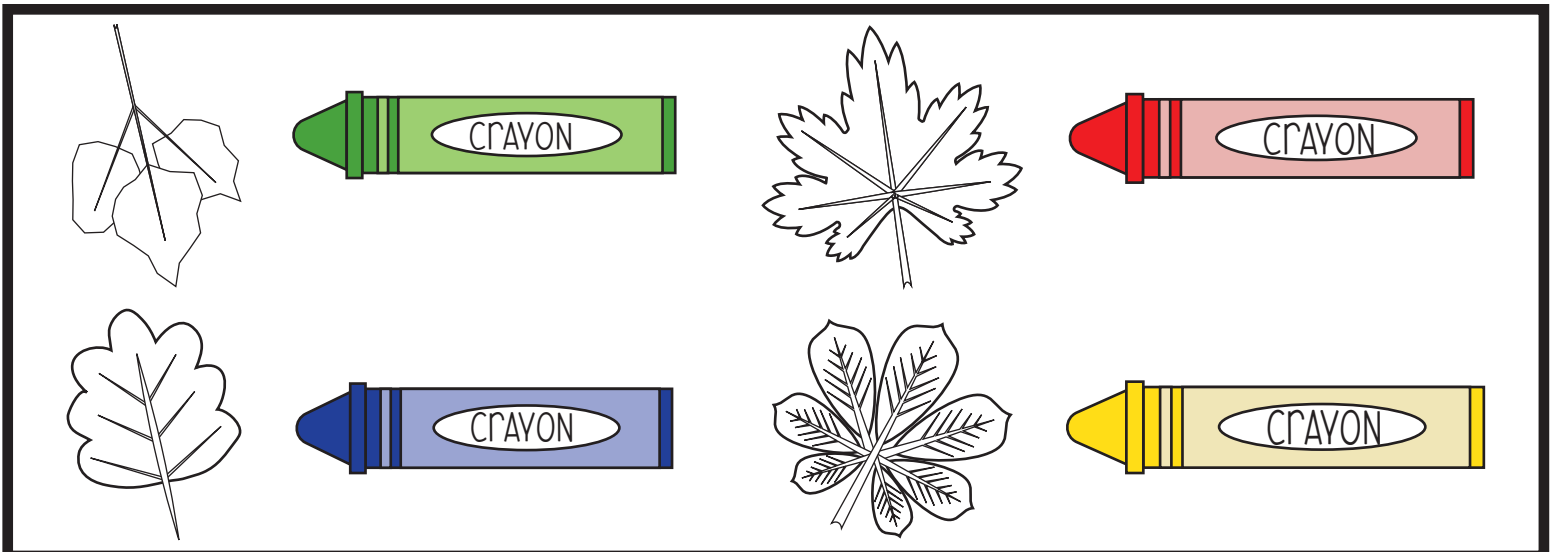

Fall Leaves Activity Pack

Fall Leaves Color Key

Write letters or numbers on the tree. Fill in the color key with the same letters or numbers. Color in the tree according to the color key.

@shopmonsterbox.com

Fall Leaves Color

Color in the leaves according to the crayon color beside the leaves in the key.

Play D

Add leaves

Finish the pattern

Cut out the leaves at the bottom of the page. Glue to complete the pattern.

g Leaves

the correct number of leaves to each of the trees.

@shopmonsterbox.com

Fall Leaves Coloring

Color in the leaves according to the crayon color beside the leaves in the key box.

Fall Leaves Color Key